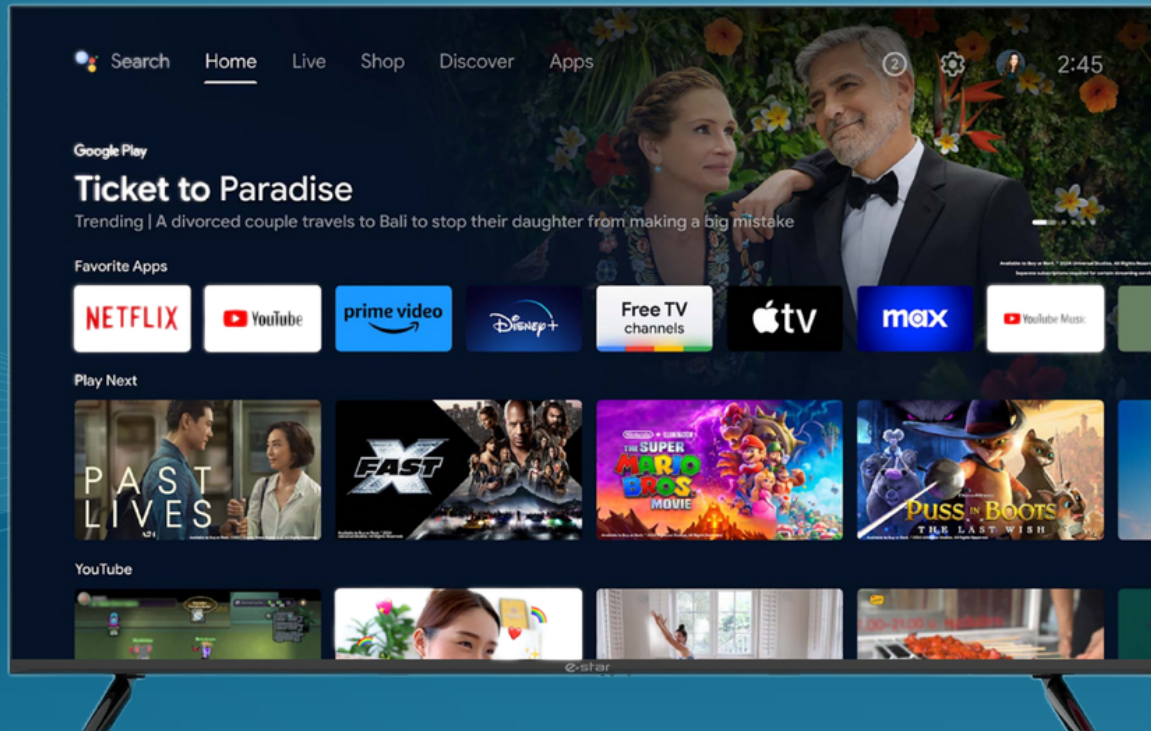

LED TV 55A1T2 4K FRAMELESS

Unleash a world of entertainment with the frameless UHD 55" LED Android TV

android 11

With its 55-inch Ultra HD display, you'll experience incredible clarity and vibrant colors that will transport you to the heart of every scene. And thanks to the Android TV operating system, you'll have access to a world of streaming content, including Netflix, Prime Video, and Disney+.

55" / 139 cm, UHD

WiFi
2.4GHz+5GHz

Bluetooth

Energy class E

Remote with
voice assistant

Dimensions & Weight

1243×87×717 mm

Weight 12 kg